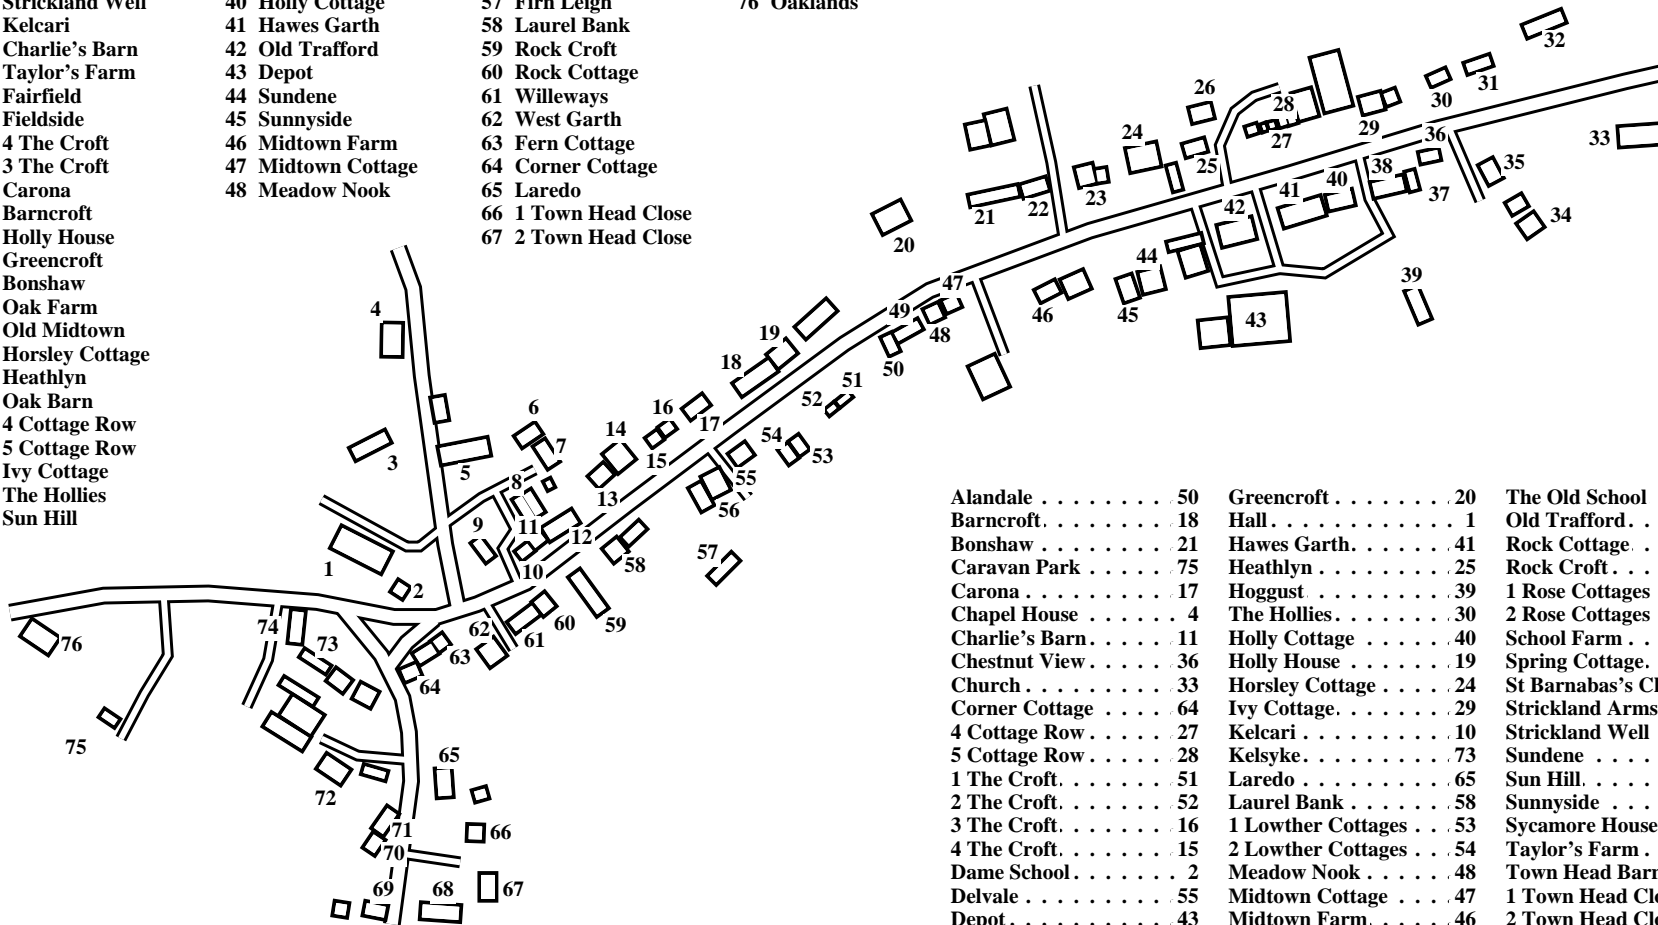

Great Strickland

Caution: This map has not yet been checked by residents.
There may be errors and omissions.

- | | | | |
|----------------------|-------------------------|-----------------------|----------------------|
| 1 Hall | 32 Fallowfield | 49 Spring Cottage | 68 3 Town Head Close |
| 2 Dame School | 33 St Barnabas's Church | 50 Alandale | 69 Woodcock Cottage |
| 3 The Old School | 34 Gin Case | 51 1 The Croft | 70 2 Rose Cottages |
| 4 Chapel House | 35 Sycamore House | 52 2 The Croft | 71 1 Rose Cottages |
| 5 School Farm | 36 Chestnut View | 53 1 Lowther Cottages | 72 Town Head Farm |
| 6 Millennium Collage | 37 Fell Cottage | 54 2 Lowther Cottages | 73 Kelsyke |
| 7 The Old Pig Sty | 38 Yew Tree | 55 Delvale | 74 Town Head Barn |
| 8 The Old Cow Byre | 39 Hoggust | 56 Strickland Arms | 75 Caravan Park |
| 9 Strickland Well | 40 Holly Cottage | 57 Firn Leigh | 76 Oaklands |
| 10 Kelcari | 41 Hawes Garth | 58 Laurel Bank | |
| 11 Charlie's Barn | 42 Old Trafford | 59 Rock Croft | |
| 12 Taylor's Farm | 43 Depot | 60 Rock Cottage | |
| 13 Fairfield | 44 Sundene | 61 Willeways | |
| 14 Fieldside | 45 Sunnyside | 62 West Garth | |
| 15 4 The Croft | 46 Midtown Farm | 63 Fern Cottage | |
| 16 3 The Croft | 47 Midtown Cottage | 64 Corner Cottage | |
| 17 Carona | 48 Meadow Nook | 65 Laredo | |
| 18 Barncroft | | 66 1 Town Head Close | |
| 19 Holly House | | 67 2 Town Head Close | |